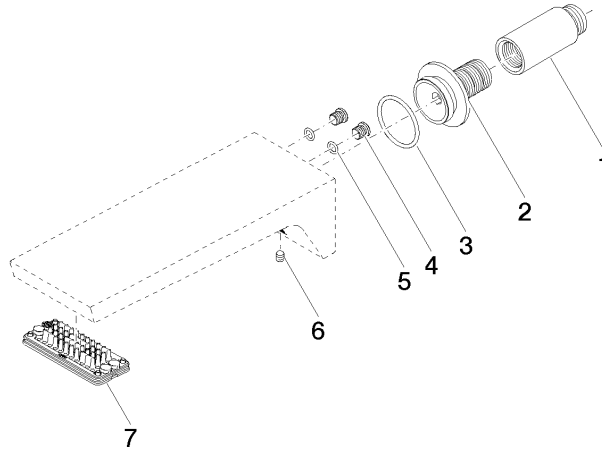

**CL.1 Bath spout for wall mounting - Brushed Platinum**

CL.1

13 801 705

- 205mm projection
- rectangular spray pattern with 55 individual jets
- hole diameter 37 mm
- 1/2" connection
- plug-link mounting
- max. flow 24.6 l/min at 3 bar flow pressure

- Concealed wall elbow -** 35 085 970 90
- max. recess depth 163 mm
  - min. recess depth 90 mm

13 801 705

mm [inches]

Flow rate chart

Certificates

WRAS\_1512012.      LGA\_28683.      IAPMO\_4976 (6).

13 801 705

### Spare parts list

No.	Item Number	Name	Quantity used	Delivery time
1	09 24 03 081 10 90	extension	1	2
2	09 24 03 180 90	nipple	1	2
3	09 14 10 119 90	seal	1	2
4	09 31 20 027 10-00	plug	2	10
5	09 14 10 132 90	seal	2	2
6	90 31 11 004 00 90	pin	1	2
7	90 11 02 299 00 90	aerator	1	2