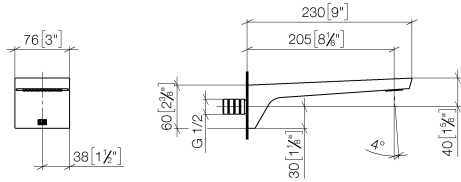

**CL.1 Bath spout for wall mounting - Brushed Platinum**

CL.1

13 801 705

- 205mm projection
- rectangular spray pattern with 55 individual jets
- hole diameter 37 mm
- 1/2" connection
- plug-link mounting
- max. flow 24.6 l/min at 3 bar flow pressure

- Concealed wall elbow -** 35 085 970 90
- max. recess depth 163 mm
  - min. recess depth 90 mm

13 801 705

mm [inches]

Flow rate chart

Certificates

WRAS\_1512012.      LGA\_28683.      IAPMO\_4976 (6).

13 801 705